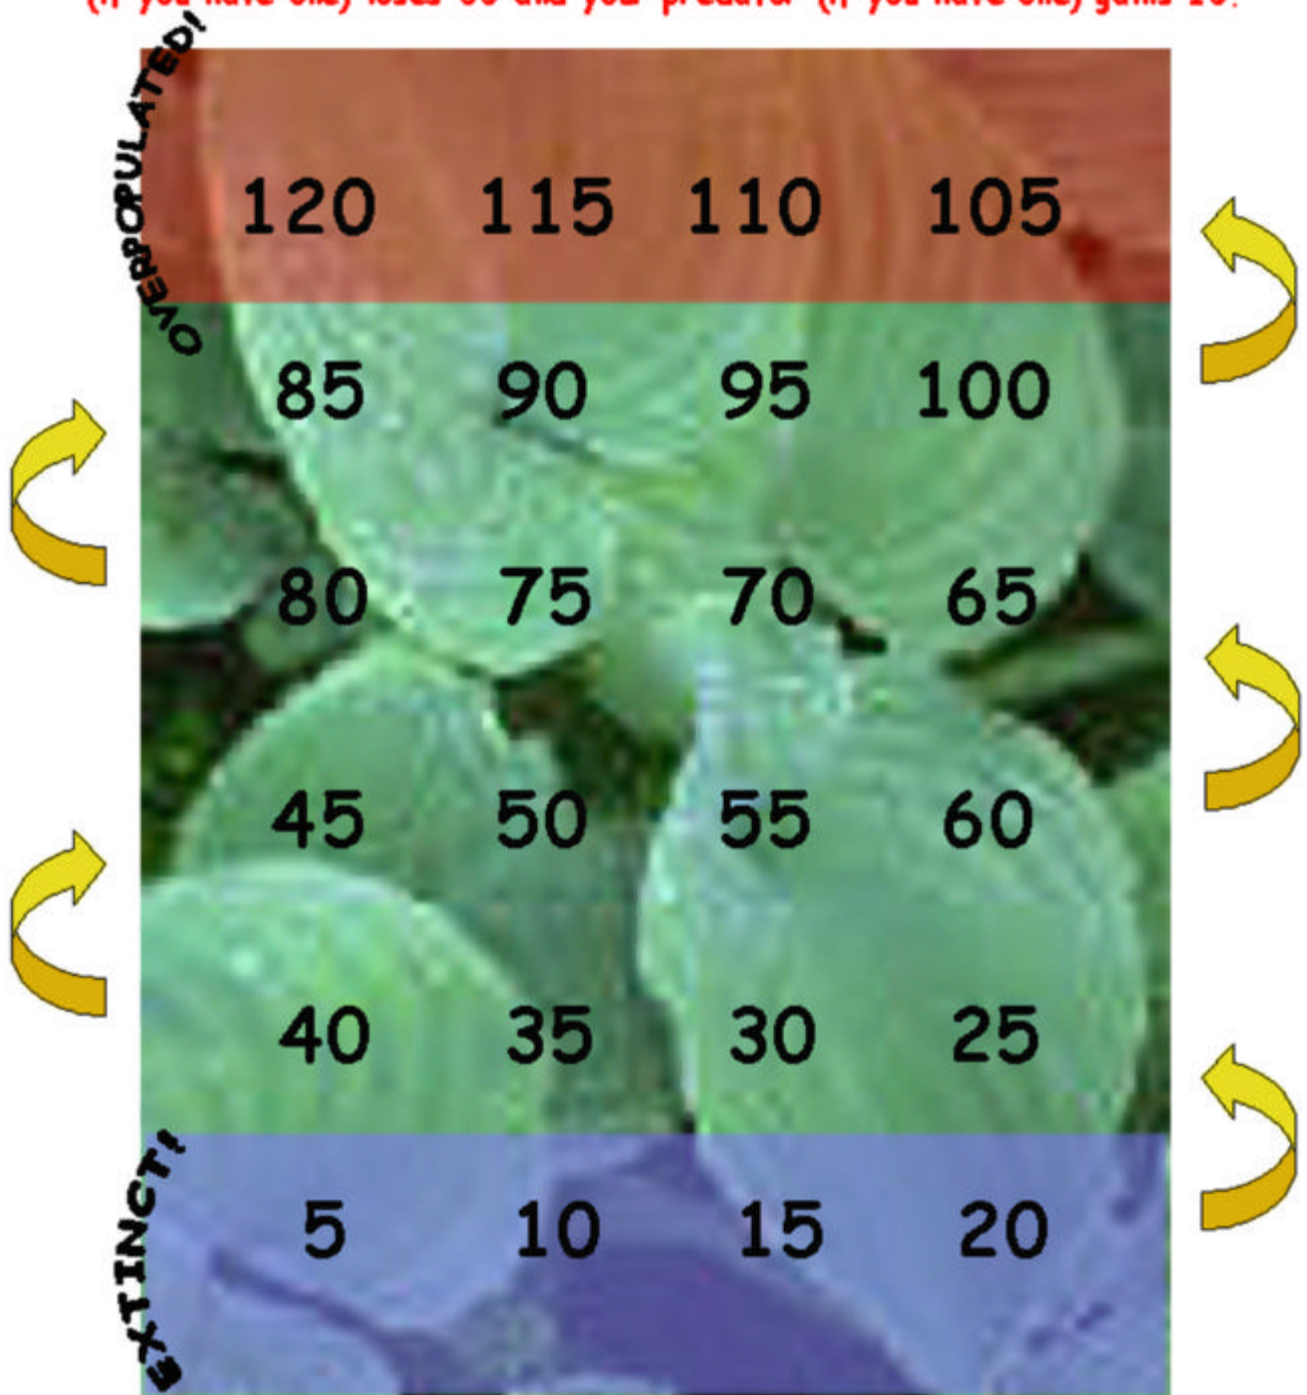

Population Shuffle

Danger Zone! Your species is in danger of overpopulating. Your prey (if you have one) loses 35 and your predator (if you have one) gains 15.

Danger zone! Your species is in danger of going extinct. Your prey (if you have one) gains 40 and your predator (if you have one) loses 25.

LOW DANGER
CARDS

HIGH DANGER
CARDS